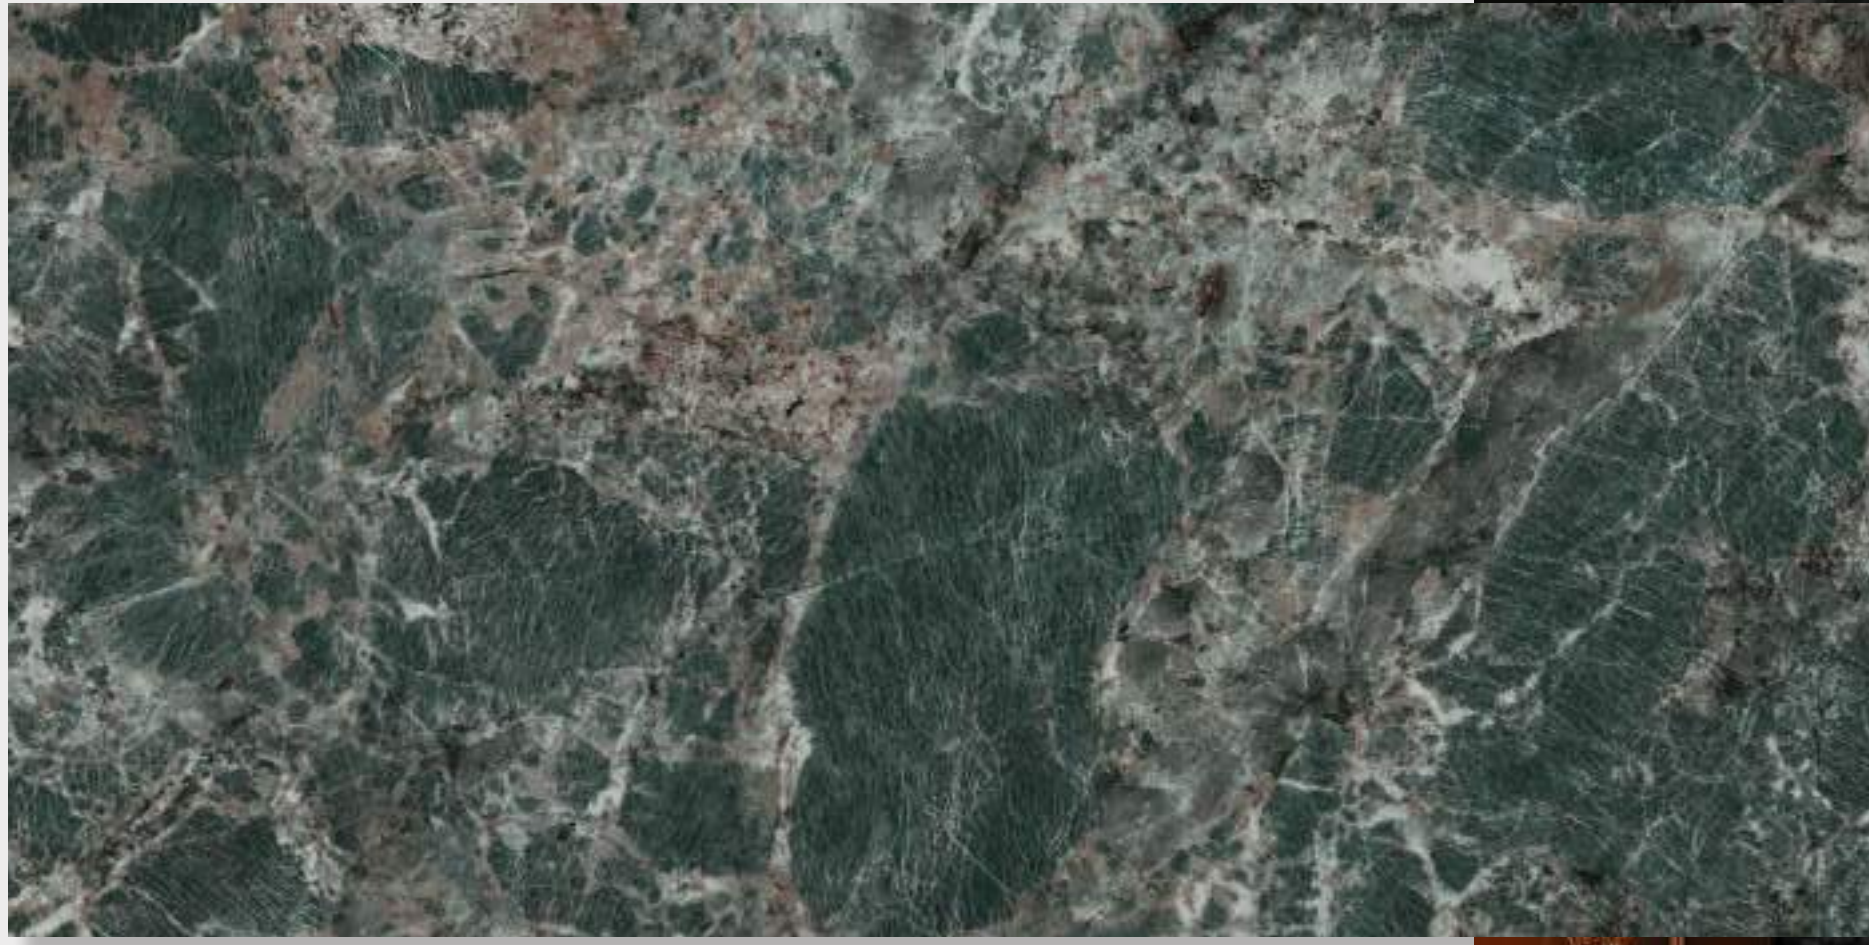

PETRA NOVA Grey 600x1200

PETRA NOVA Grey

AMAZONITE

600 x 1200
24" x 48"

600 x 600
24" x 24"

600 x 1200
24" x 48"

800 x 1600
32" x 64"

Porcelain