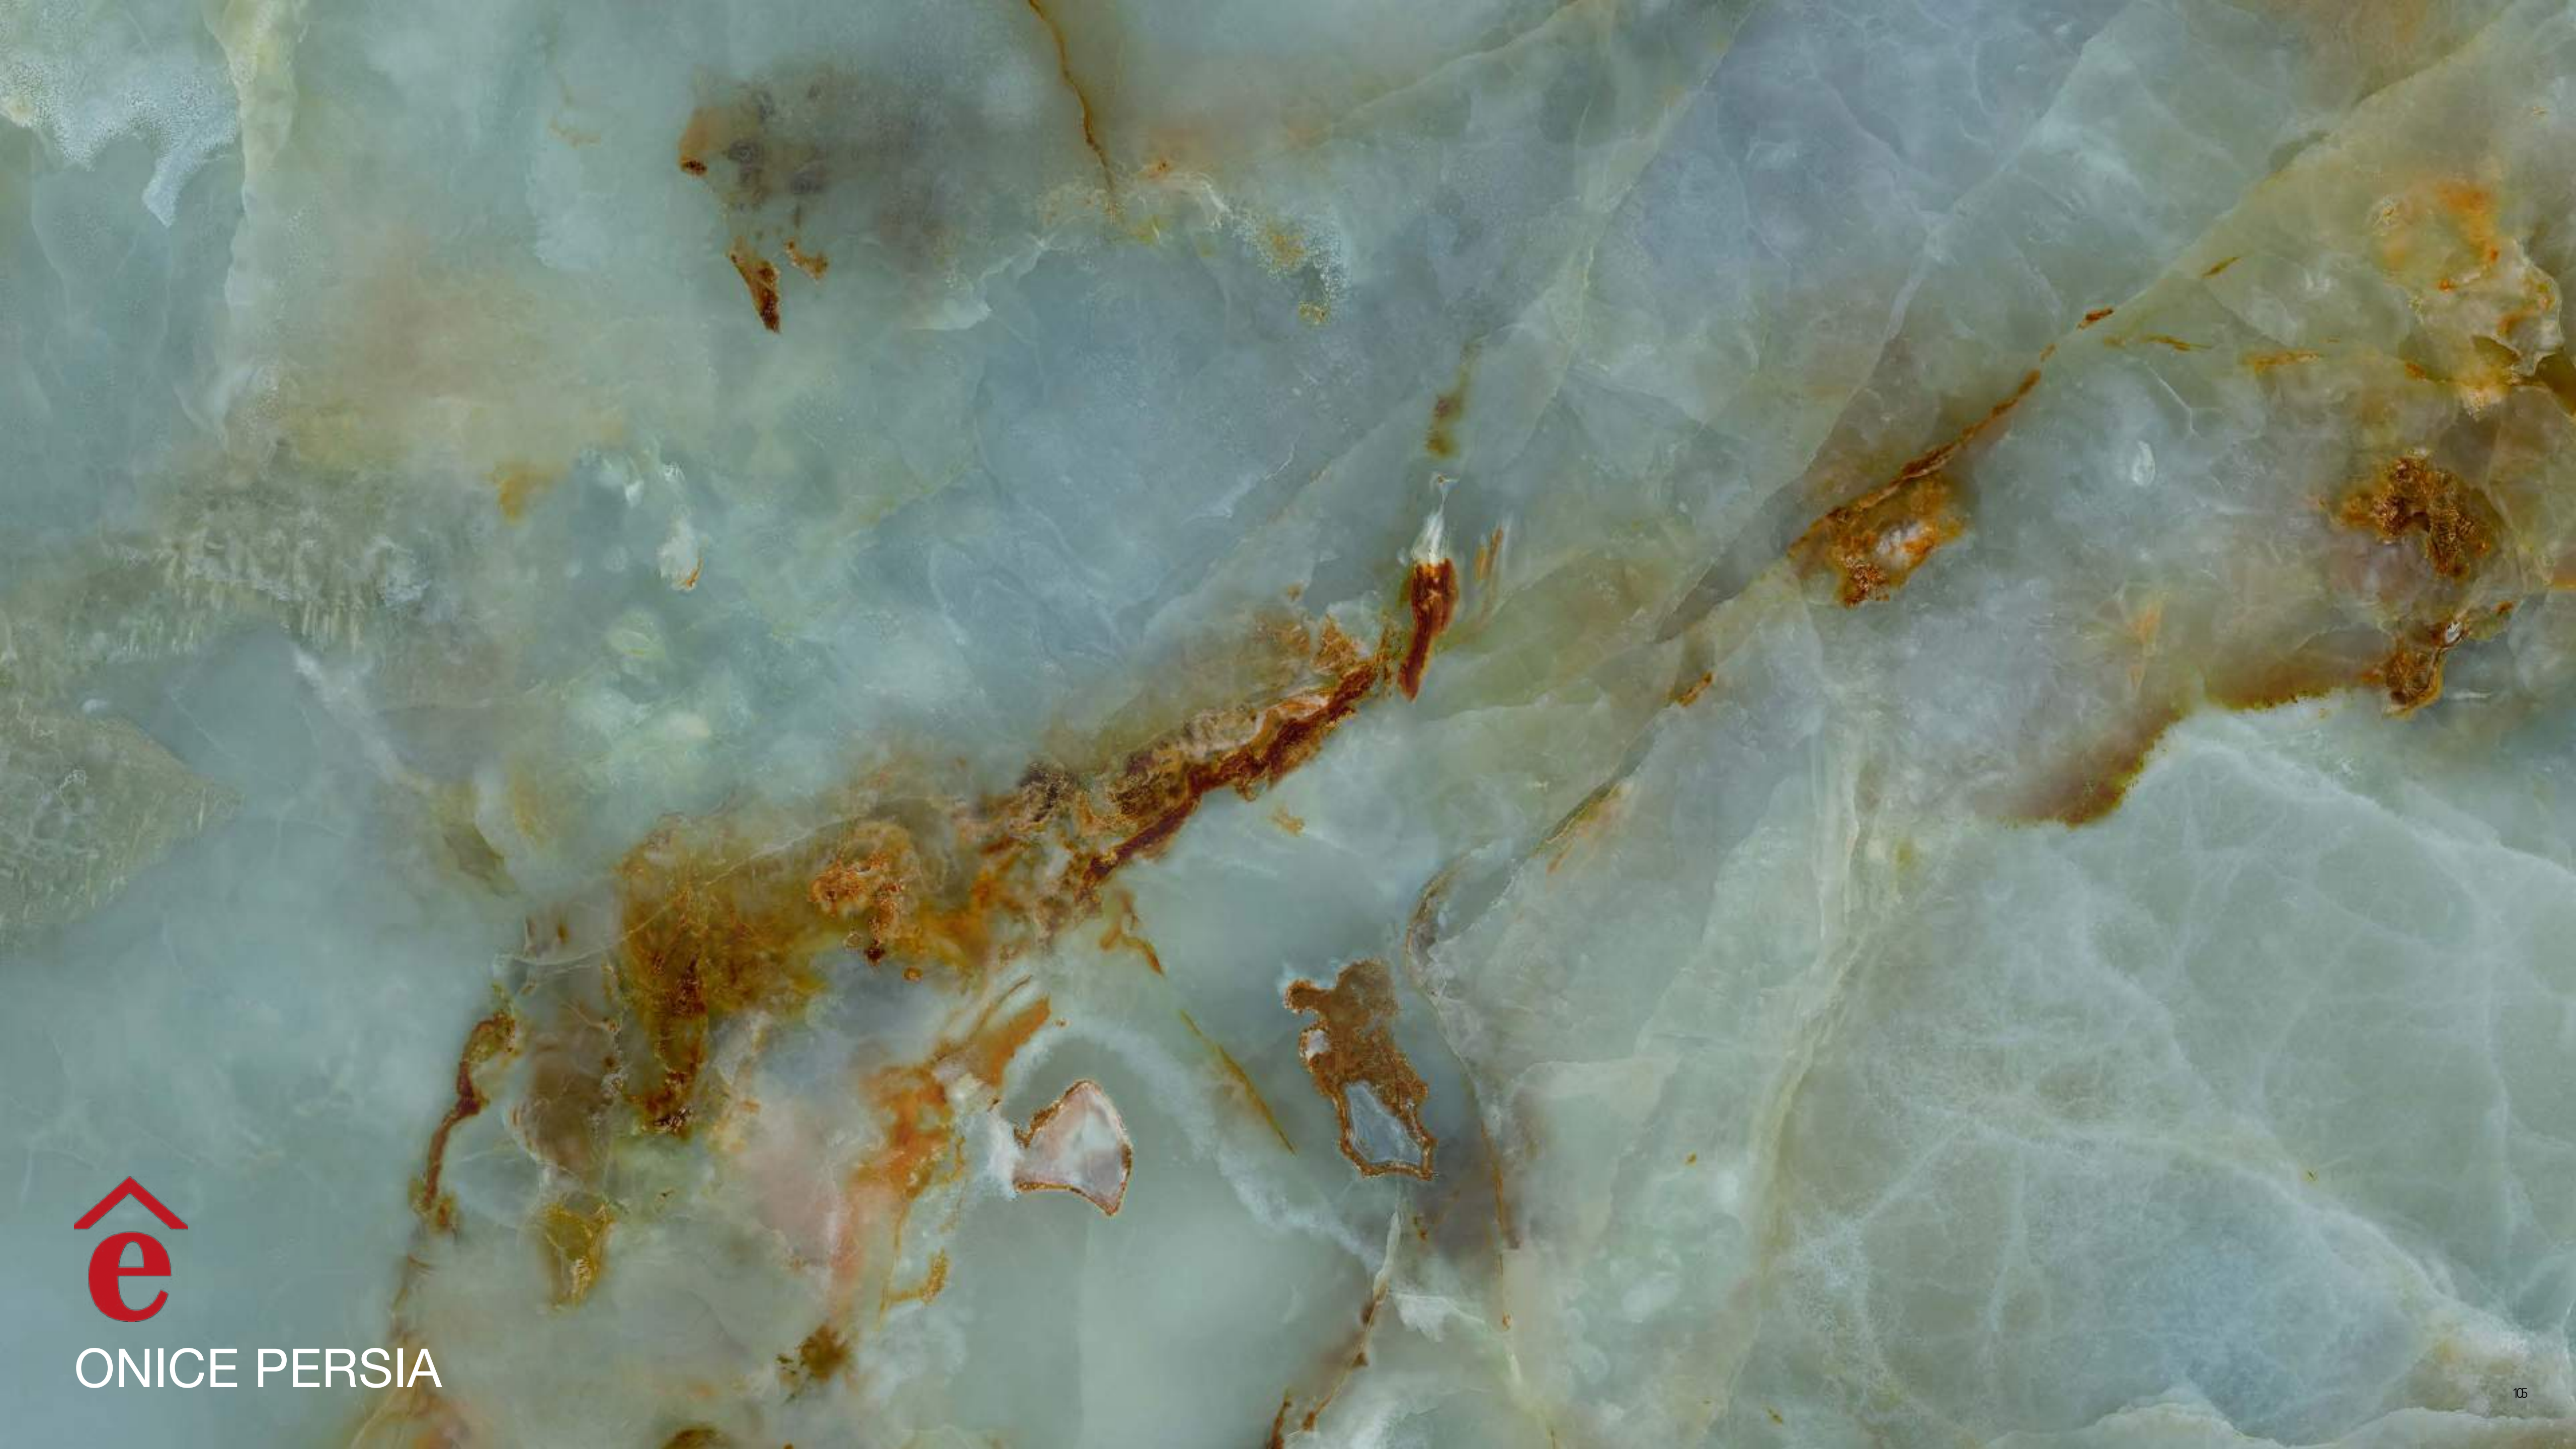

ONICE PERSIA