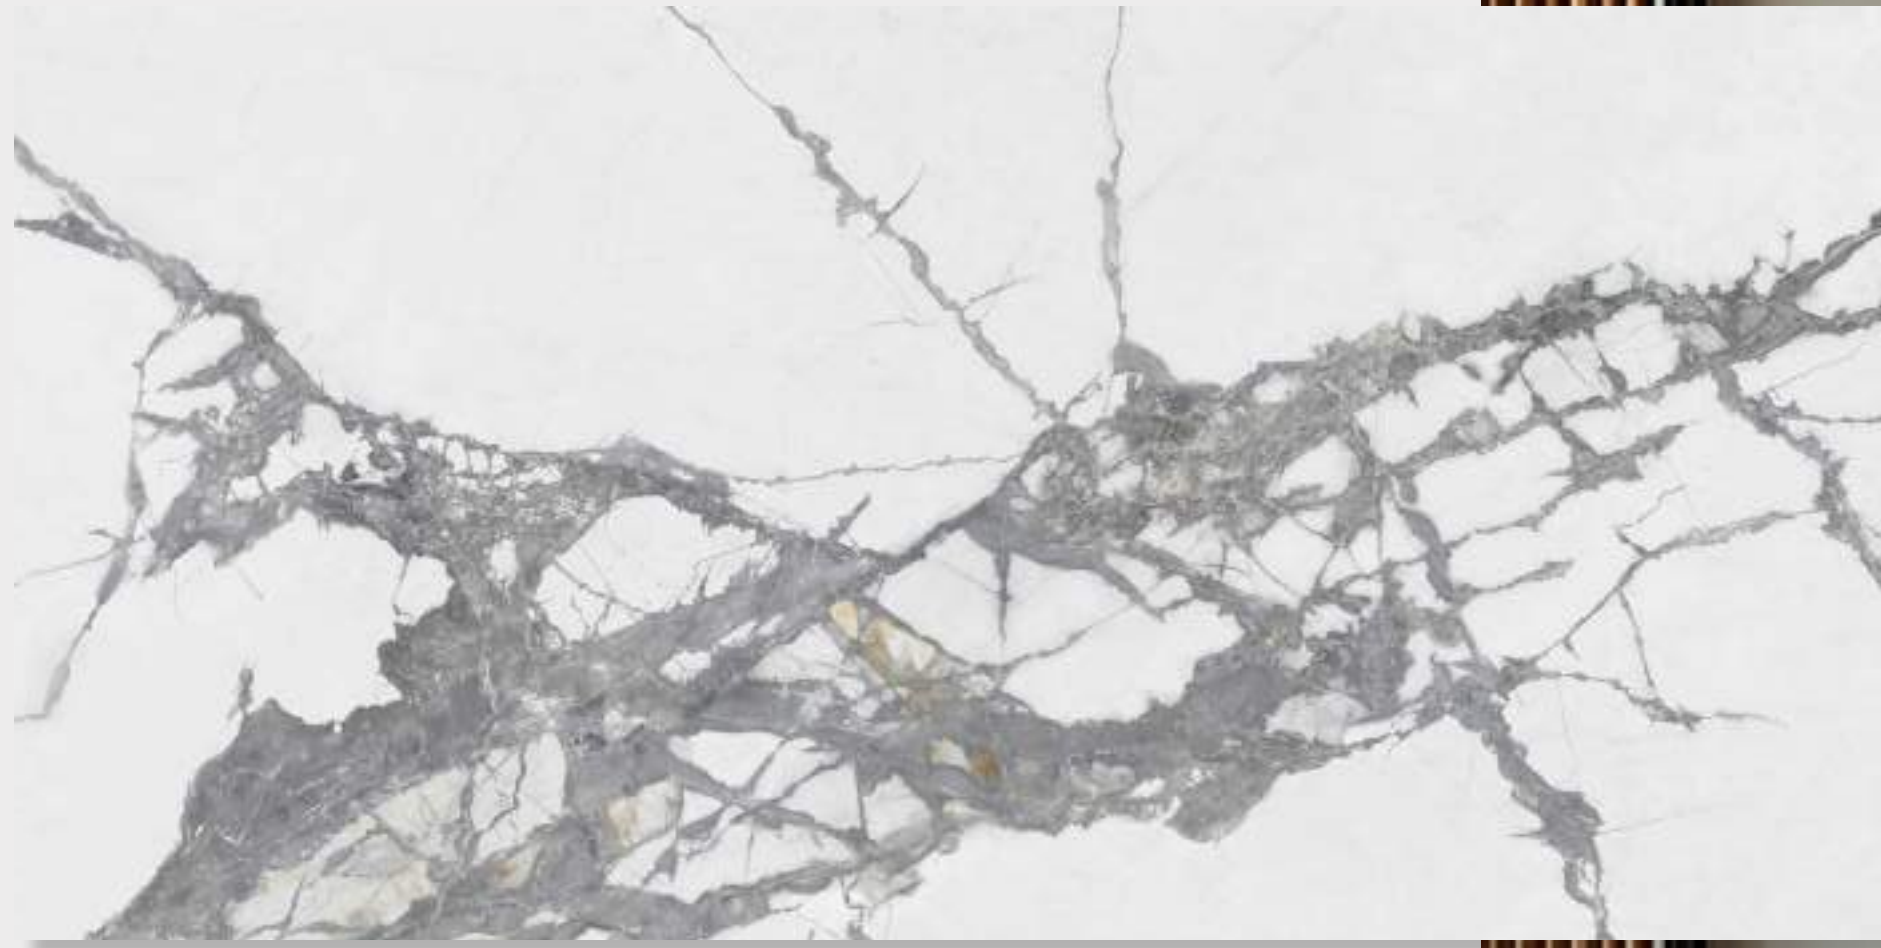

Carving

Porcelain Glazed Tile Rect.

kertiles

VERONA 800x800

VLOOKUP

600 x 1200
24" x 48"

600 x 600
24" x 24"

600 x 1200
24" x 48"