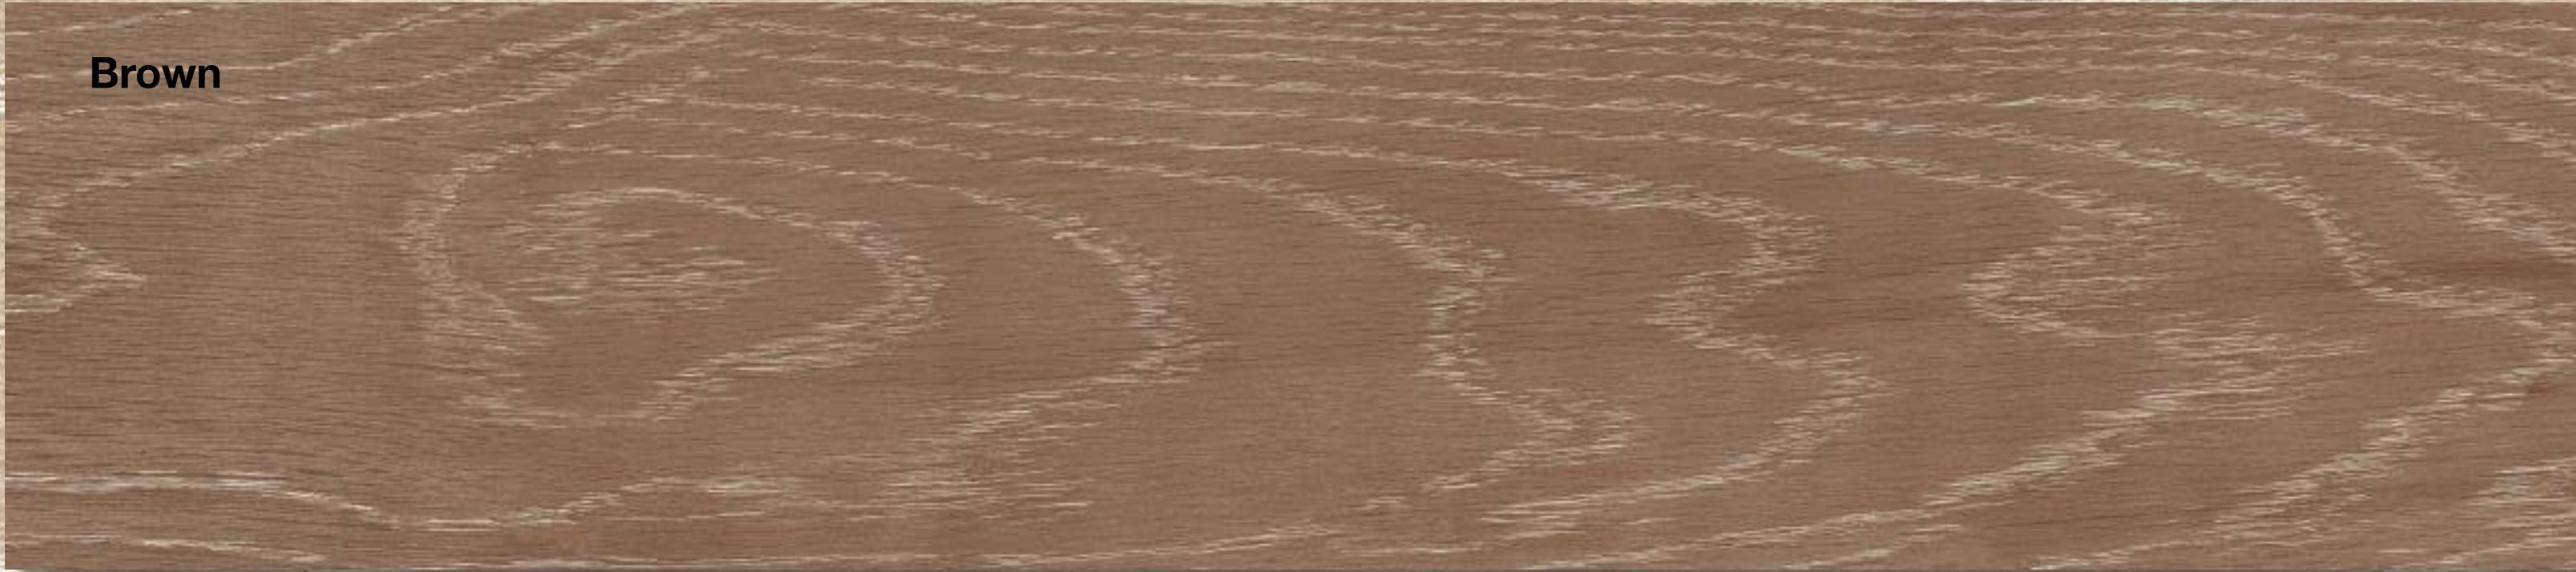

Brown

Original

Grey

GALWAY Beige