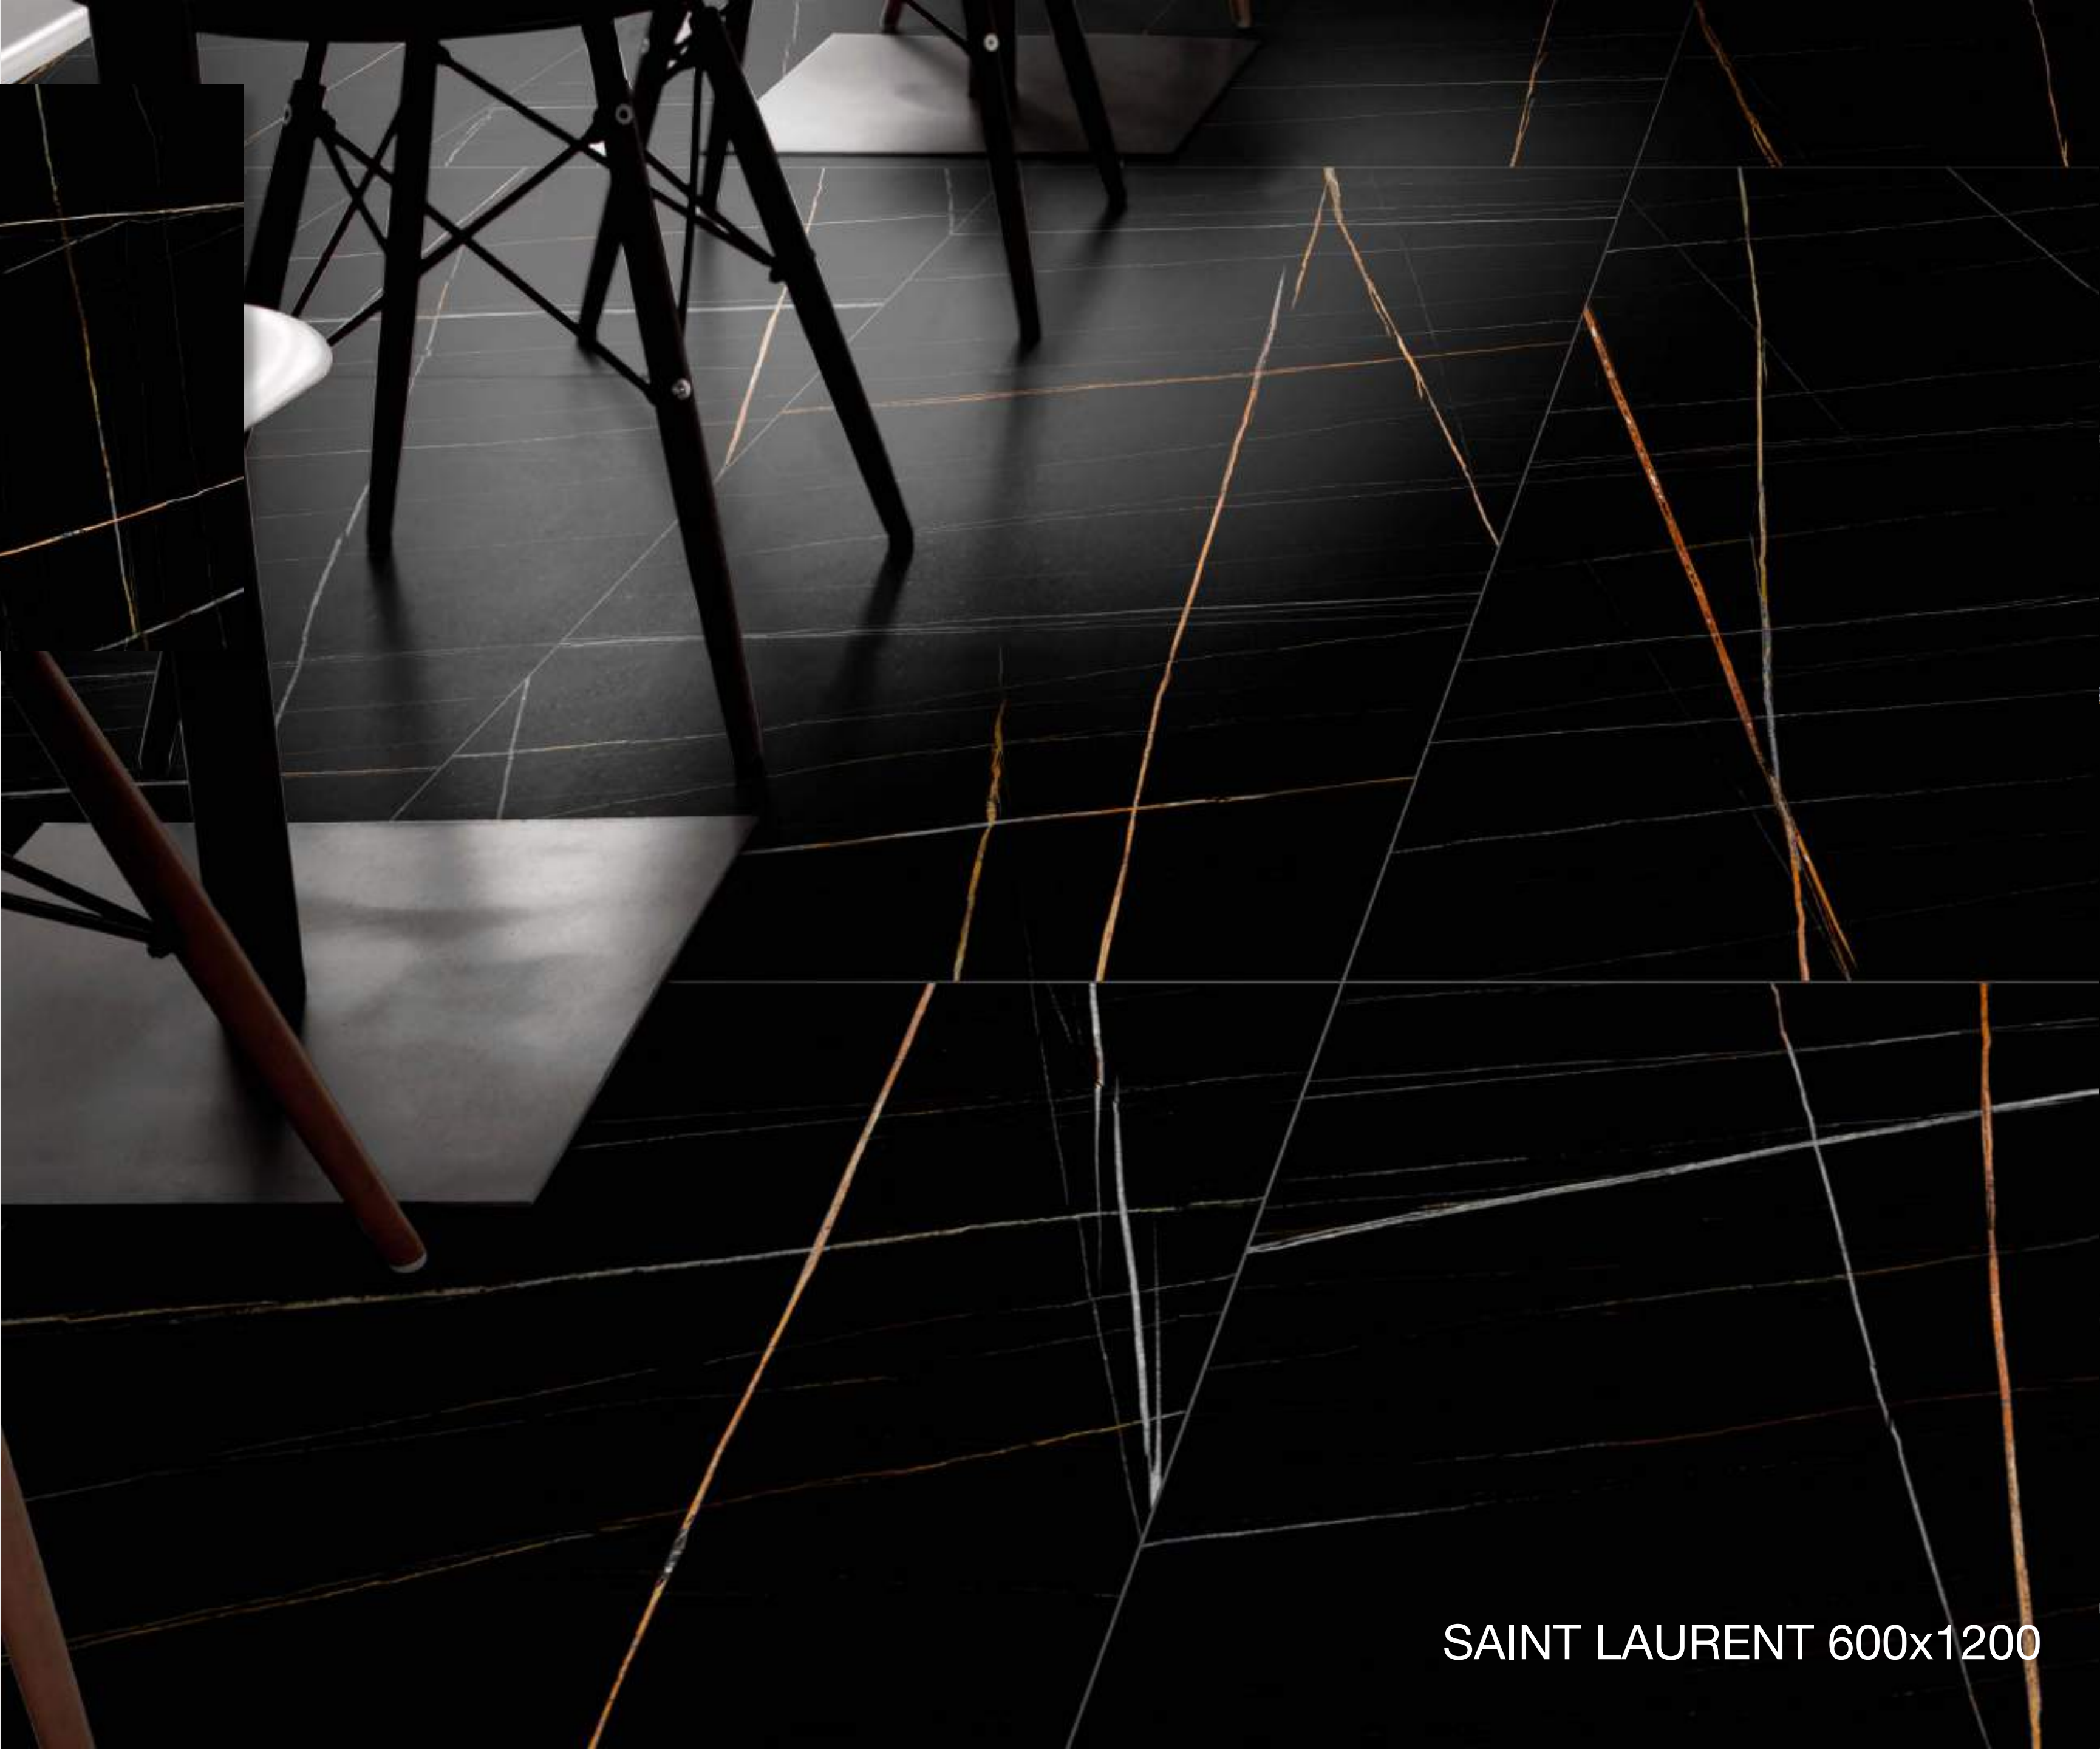

SAINT LAURENT

600 x 1200
24" x 48"

600 x 600
24" x 24"

600 x 1200
24" x 48"

800 x 1600
32" x 64"

Porcelain

Polished

Matt

Carving

Porcelain Glazed Tile Rect.

SAINT LAURENT 600x1200