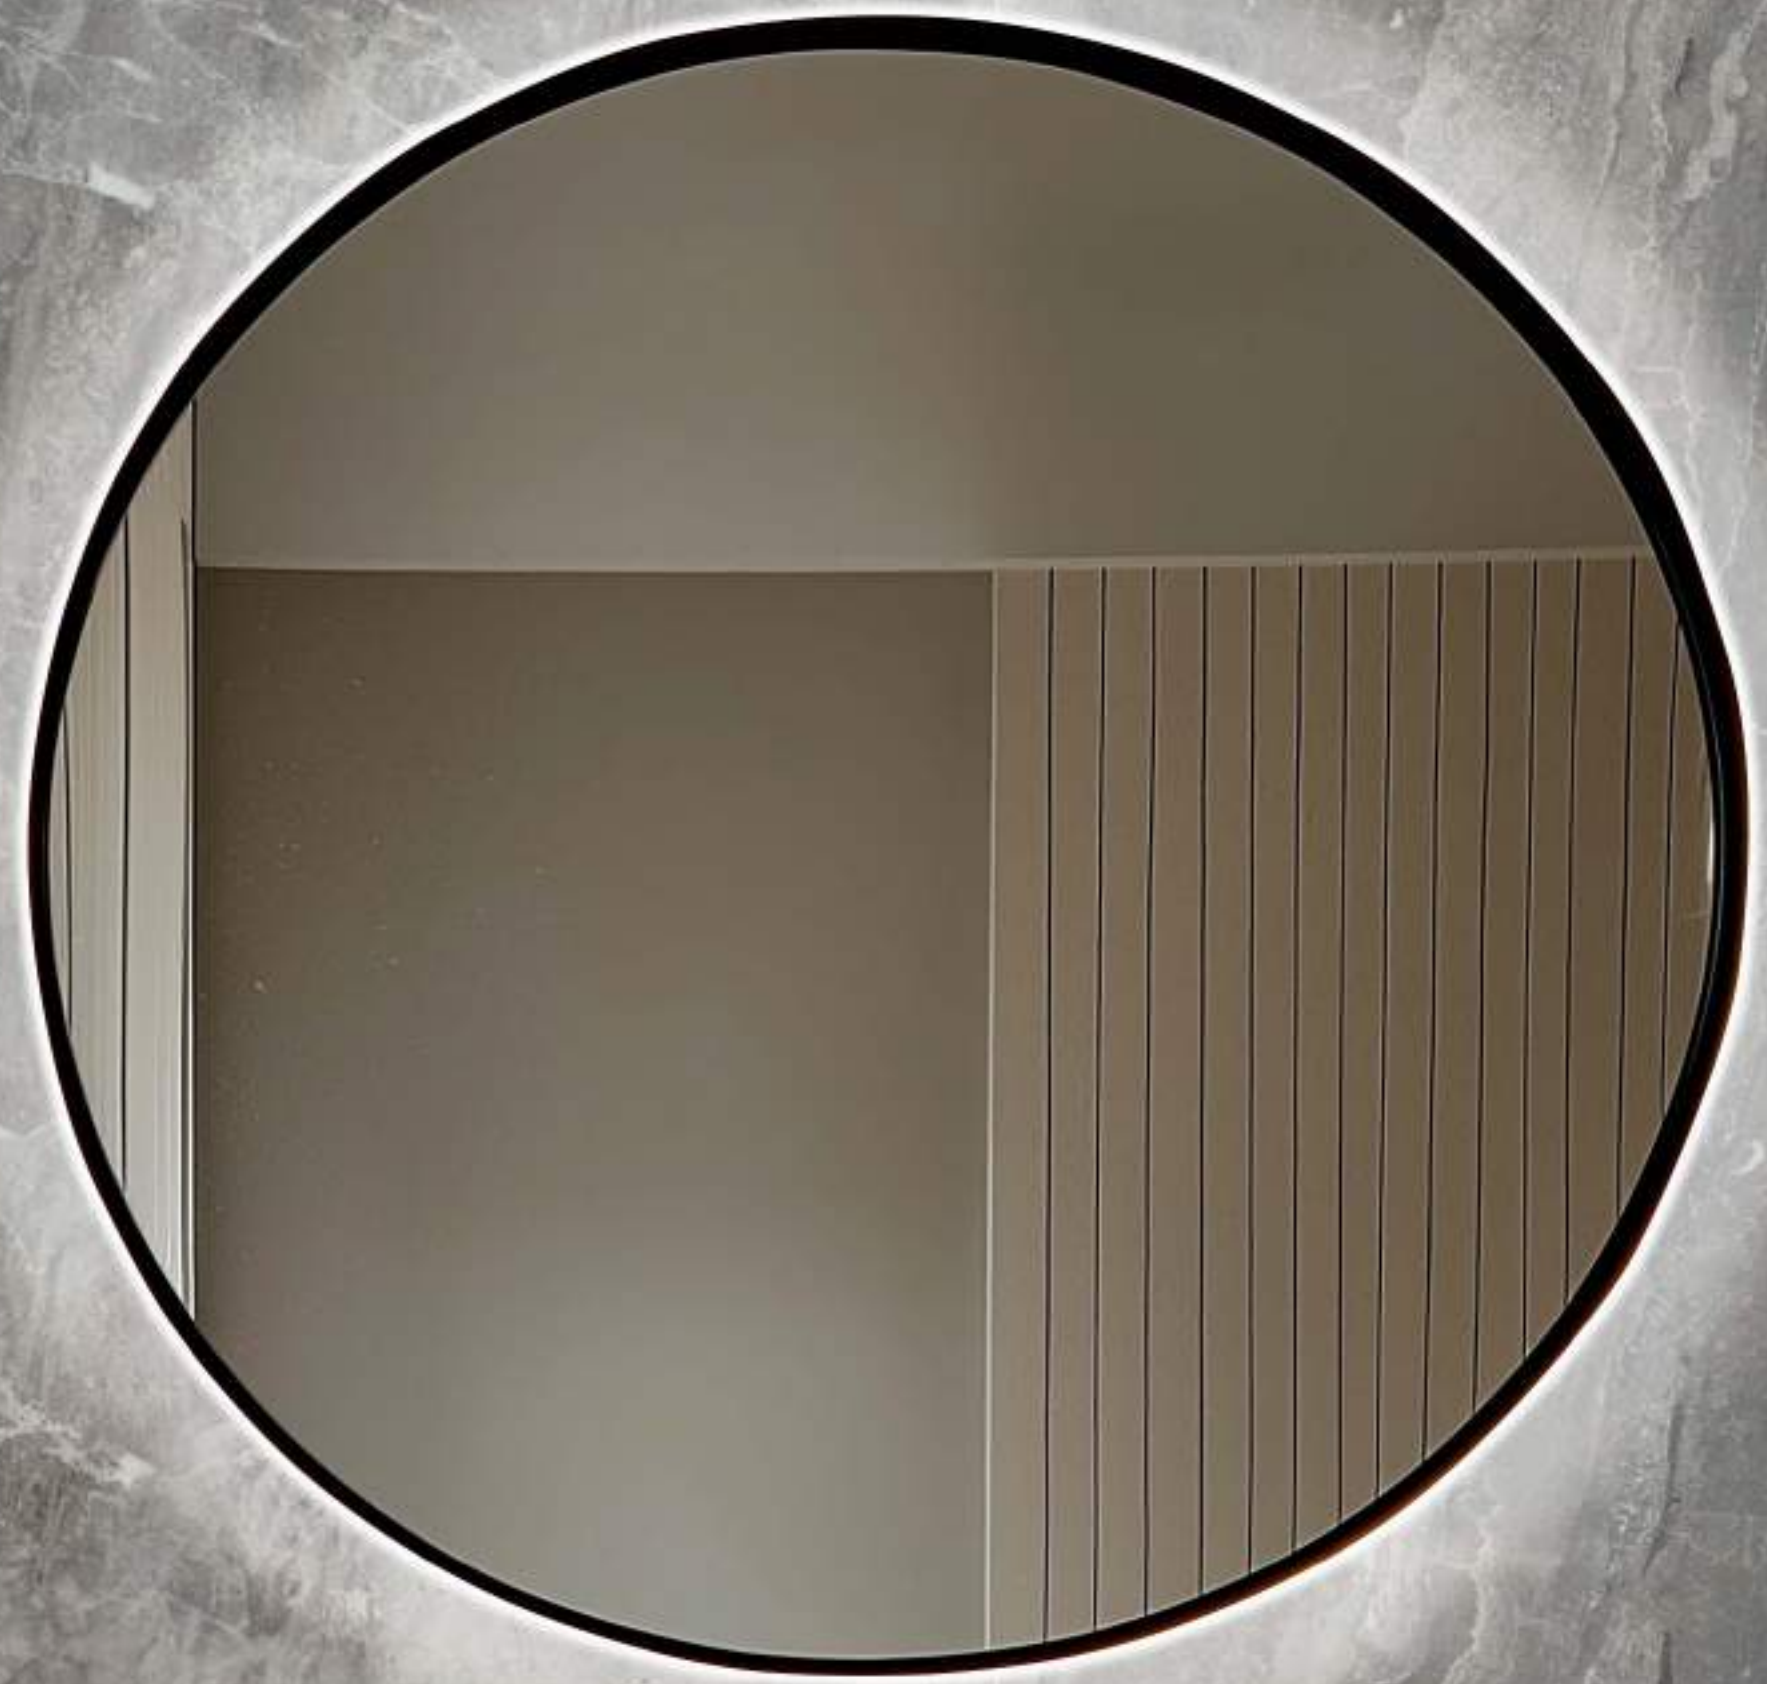

CARNOVA Grey 600x1200