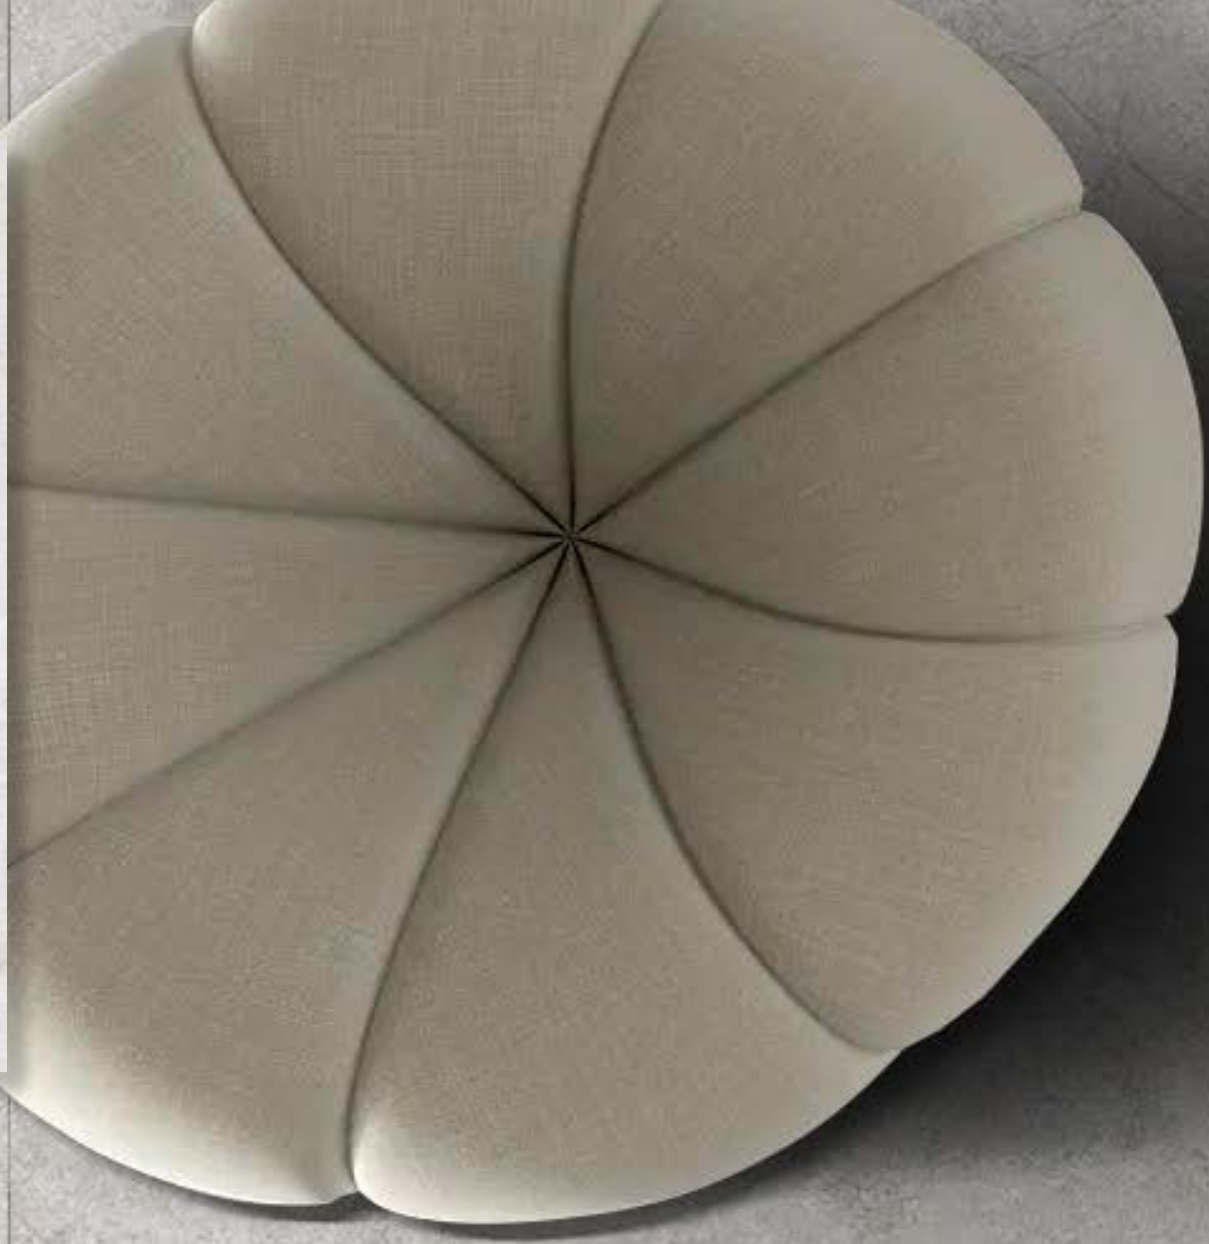

kertiles

ORVAL Original 600x1200

White

ORVAL Original

SAONA White

600 x 1200
24" x 48"

600 x 600
24" x 24"

600 x 1200
24" x 48"